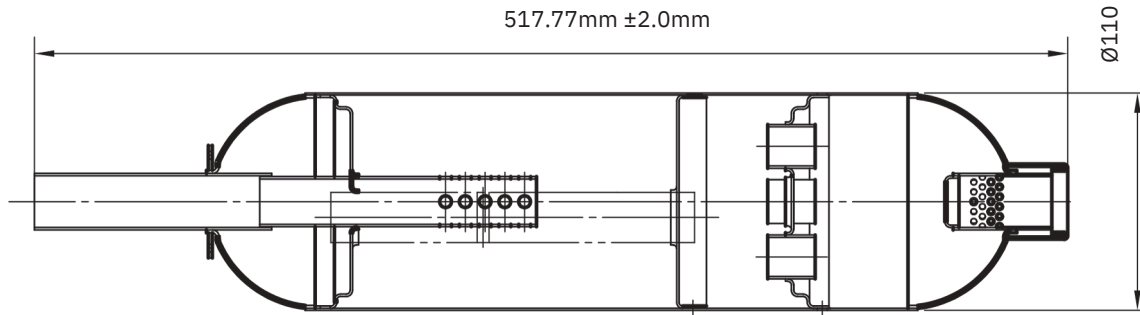

## SPEC. 1

517.77mm ±2.0mm

## SPEC. 2

465.77mm ±2.0mm

### REMARK:

- 1.INNERPIPEA:STAM290GA,Ø28.6\*L120\*t1.2
- 2.INNERPIPEB:STAM290GA,Ø25.4\*L140\*t1.2
- 3.INNERPIPEC:STAM290GA,Ø25.4\*L184\*t1.2
- 4.INNERPIPED:STAM290GA,Ø22.2\*L24\*t1.2

TYPE	VARIANT	VERSION	NAME	COMPANY
RK1	IIA	1.2	MUFFLER COMP.	BeNeDu-Racing