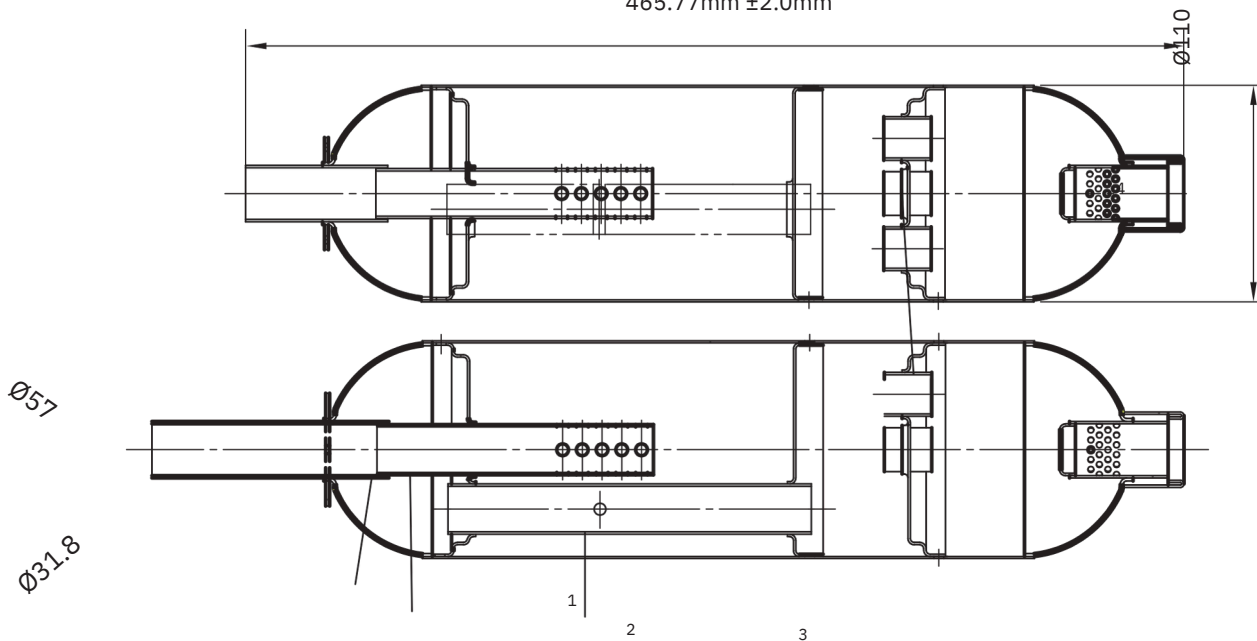

## SPEC. 1

517.77mm ±2.0mm

## SPEC. 2

465.77mm ±2.0mm

### REMARK:

- 1.INNERPIPEA:STAM290GA,Ø28.6\*L120\*t1.2
- 2.INNERPIPEB:STAM290GA,Ø25.4\*L140\*t1.2
- 3.INNERPIPEC:STAM290GA,Ø25.4\*L184\*t1.2
- 4.INNERPIPED:STAM290GA,Ø22.2\*L24\*t1.2

TYPE	VARIANT	VERSION	NAME	COMPANY
RK1	IIA	1.2	MUFFLER COMP.	BeNeDu-Racing